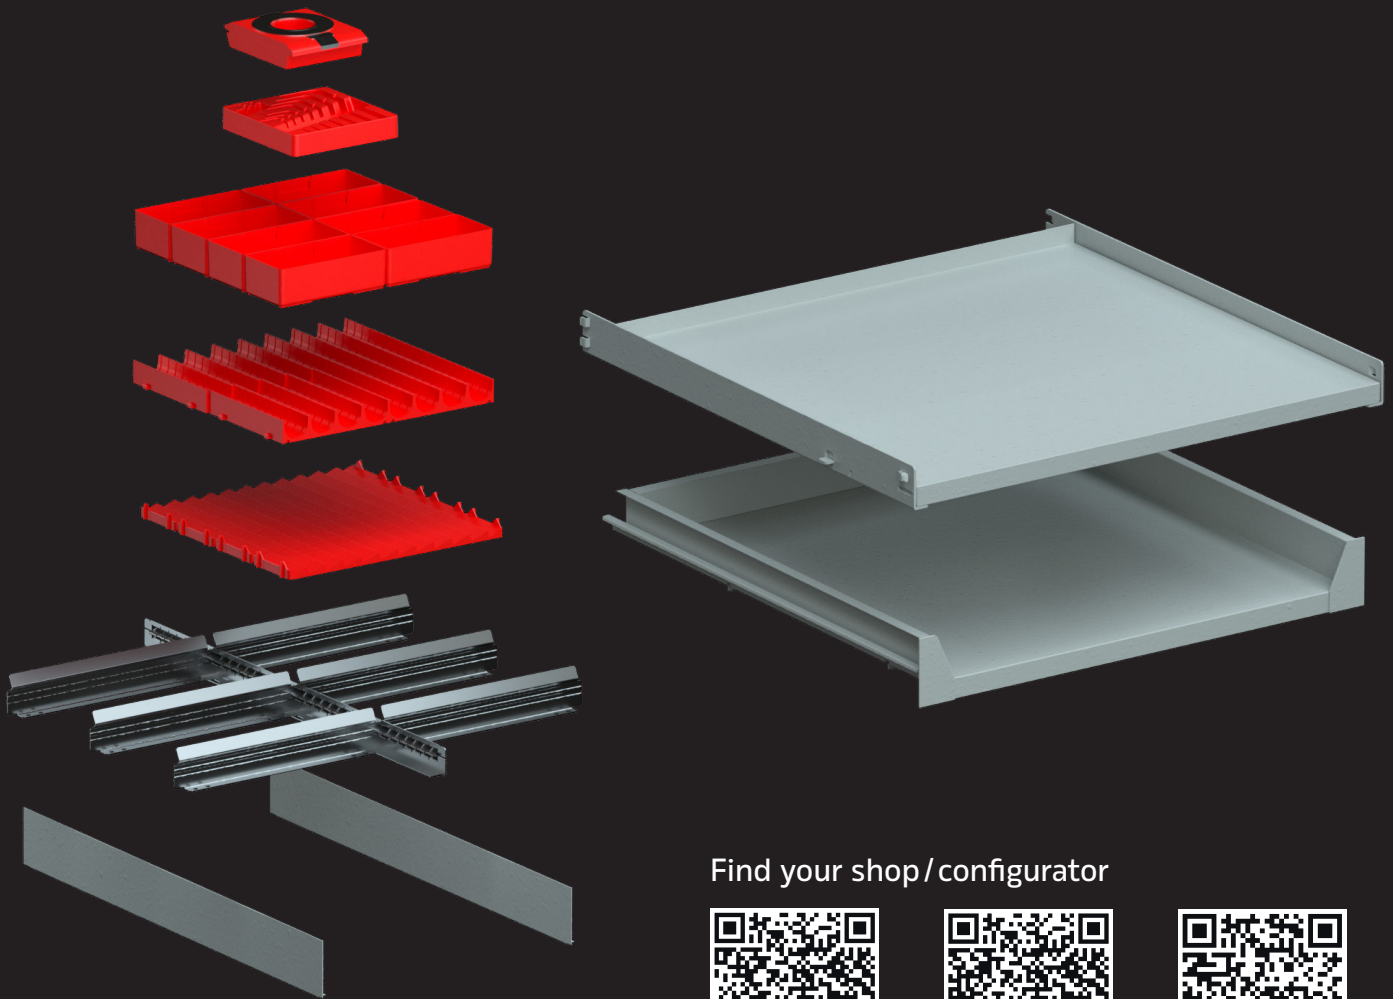

PARTITION MATERIAL

Find your shop / configurator

Switzerland

Germany

International

Plastic boxes

Troughs

Metal dividers

Dividers

Foam inserts

NC tool holders